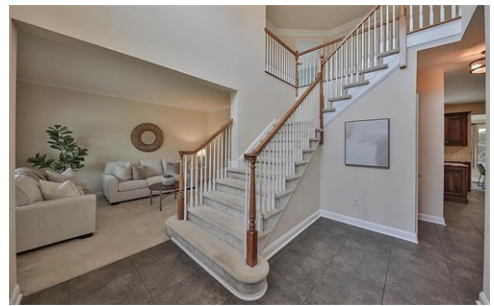

Alexis Oakley
(610) 428-2952 (Direct)
(610) 252-6666 (Office)
marketing@homespotmedia.com

Weichert Realtors
3010 William Penn Highway
Easton, PA 18045
(610) 252-6666